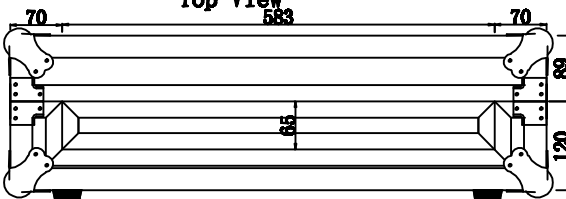

Top View

Front View

Back View

150x150x30mm

Side View

Side View

V 1	2013-06-13

- 308x100x35mm*2
- 30x20x78mm*1
- 30x30x78mm*1
- 308x10x78mm*

PRODJUSER

Model No.

XDJ R1-P