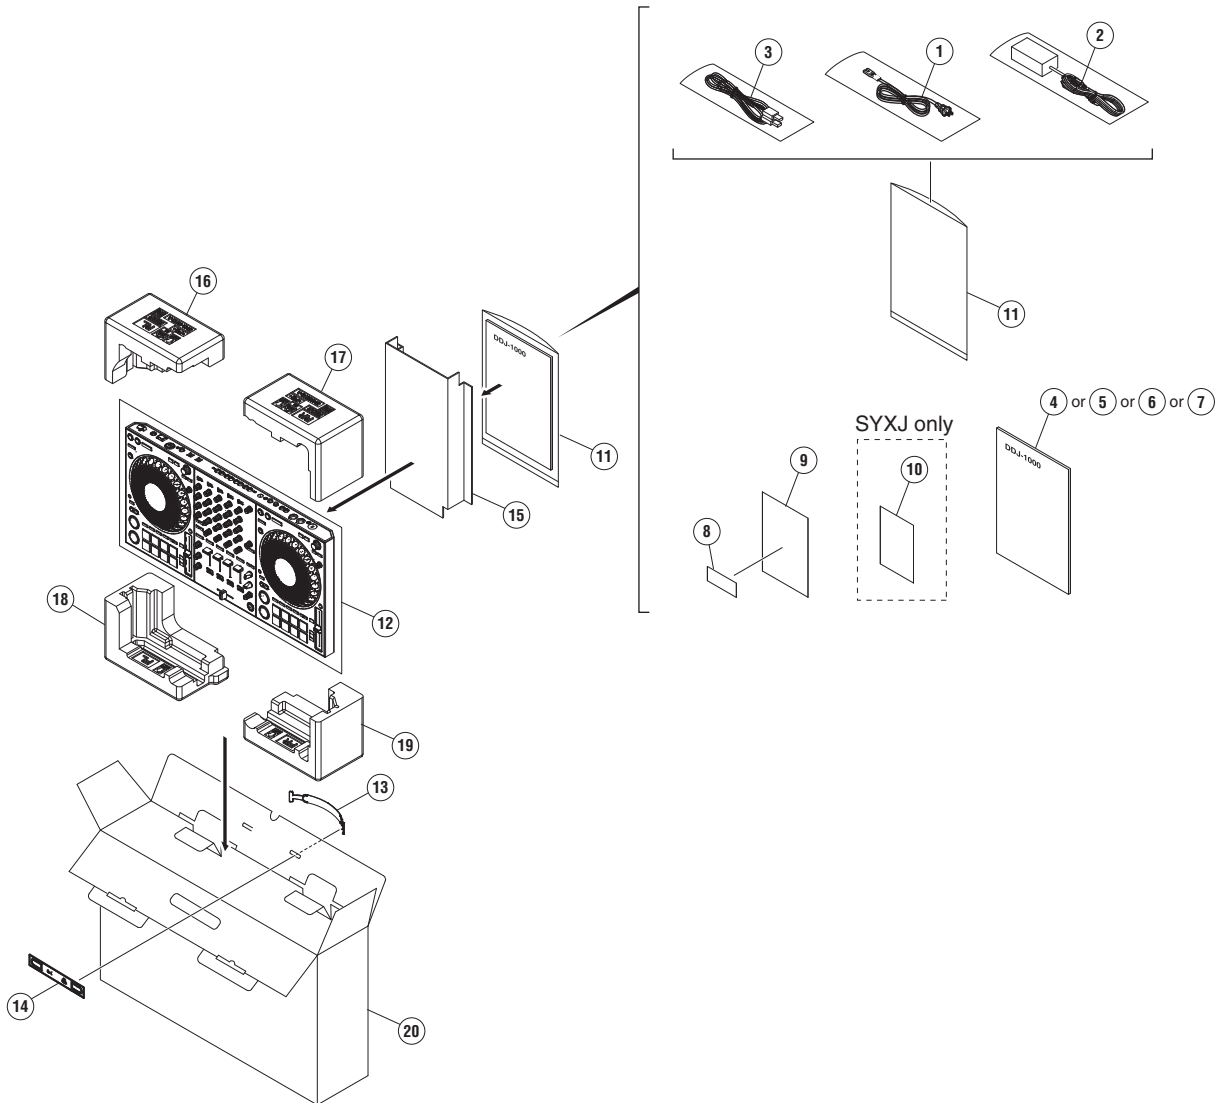

9. EXPLODED VIEWS AND PARTS LIST

- NOTES:
- Parts marked by "NSP" are generally unavailable because they are not in our Master Spare Parts List.
 - The \triangle mark found on some component parts indicates the importance of the safety factor of the part. Therefore, when replacing, be sure to use parts of identical designation.
 - Screws adjacent to ∇ mark on product are used for disassembly.
 - For the applying amount of lubricants or glue, follow the instructions in this manual. (In the case of no amount instructions, apply as you think it appropriate.)

9.1 PACKING SECTION

1 2 3 4

(1) PACKING SECTION PARTS LIST

<u>Mark No.</u>	<u>Description</u>	<u>Part No.</u>	<u>Mark No.</u>	<u>Description</u>	<u>Part No.</u>
⚠ 1	Power Cord	See Contrast table (2)	NSP 8	rekordbox dj license key label	DXA2304
⚠ 2	AC Adapter	DWR1574	NSP 9	Leaflet	DRM1410
3	USB Cable	DDE1128	NSP 10	Warranty	See Contrast table (2)
4	Operating Instructions (Quick Start Guide)	See Contrast table (2)	NSP 11	Polyethylene Bag	AHG7117
			12	Mirror Mat (1200*1000)	DHL1169
5	Operating Instructions (Quick Start Guide)	See Contrast table (2)	13	Handle	DEC3783
6	Operating Instructions (Quick Start Guide)	See Contrast table (2)	14	Spacer	DEC3784
7	Operating Instructions (Quick Start Guide)	See Contrast table (2)	15	Partition	DHC1101
			16	Packing Pad	DHA1972
			17	Packing Pad	DHA1973
			18	Packing Pad	DHA1974
			19	Packing Pad	DHA1975
			20	Packing Case	See Contrast table (2)