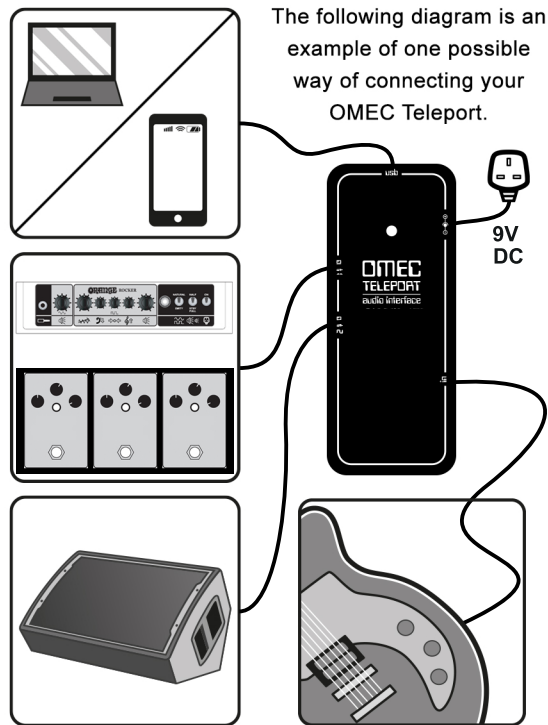

ORANGE AMPLIFICATION Voice of the World™

DESIGNED AND ENGINEERED BY ORANGE MUSIC ELECTRONIC COMPANY LTD.
108 RIPON WAY, BOREHAMWOOD, WD6 2JA, UK. ORANGEAMPS.COM