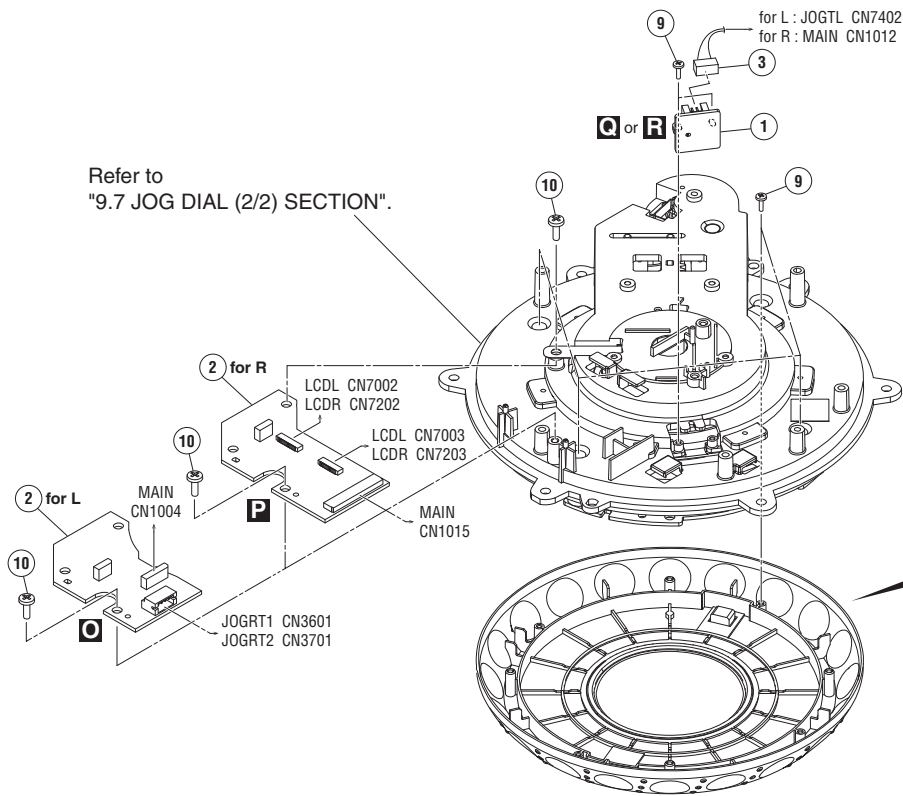

9.6 JOG DIAL (1/2) SECTION

• Bottom view

A

B

C

D

F

JOG DIAL (1/2) SECTION PARTS LIST

Mark No.	Description	Part No.
1	JOGRT1 Assy	DWX4197
1	JOGRT2 Assy	DWX4198
2	JOGTL Assy (for L)	DWX4211
2	JOGTR Assy (for R)	DWX4212
3	Connector Assy (for R)	PF04PP-B17
3	Connector Assy (for L)	PF04PP-B15
4	Window	DAH3233
5	Plate	DAH3234
6	Gasket/JOG	DEC3562
7	DS Tape	DEH1096
8	JOG Dial	DNK6822
9	Screw	BPZ20P060FTC
10	Screw	BPZ30P080FTC