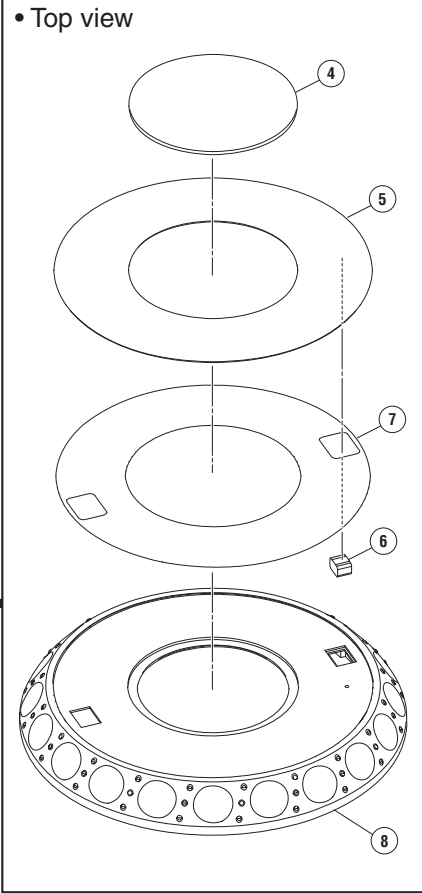

9.6 JOG DIAL (1/2) SECTION

• Bottom view

A

B

C

D

F

JOG DIAL (1/2) SECTION PARTS LIST

Mark No.	Description	Part No.
1	JOGRT1 Assy	DWX4197
1	JOGRT2 Assy	DWX4198
2	JOGTL Assy (for L)	DWX4211
2	JOGTR Assy (for R)	DWX4212
3	Connector Assy (for R)	PF04PP-B17
3	Connector Assy (for L)	PF04PP-B15
4	Window	DAH3233
5	Plate	DAH3234
6	Gasket/JOG	DEC3562
7	DS Tape	DEH1096
8	JOG Dial	DNK6822
9	Screw	BPZ20P060FTC
10	Screw	BPZ30P080FTC