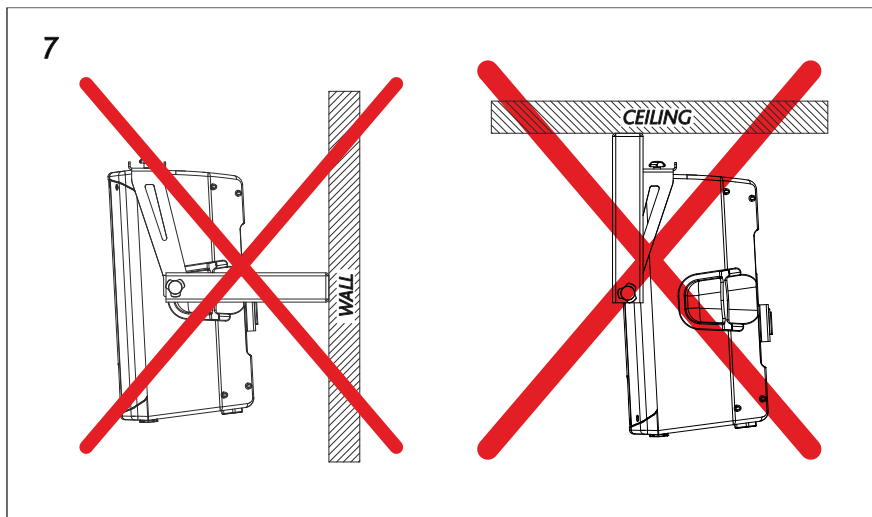

## Accessory Parts

Mounting

Result

# Configurations

Ceiling Use

Tripod Usage

Not Permitted

Truss Usage  
(Requires AX-SPG1 & AXC-AT not included)