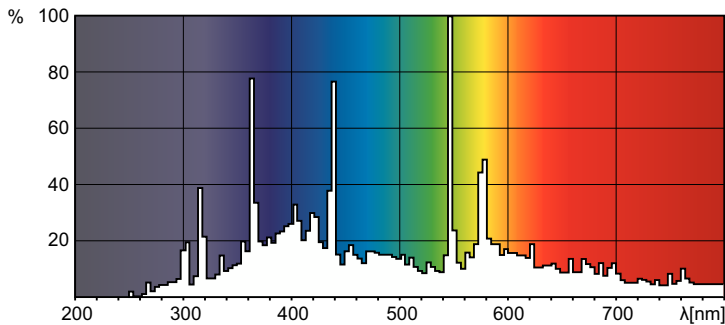

Product data

General Information	
Cap-Base	-
Operating Position	UNIVERSAL [Any or Universal (U)]
Life to 50% Failures (Nom)	2,000 hour(s)
Life to 50% Failures entertainment cycle (Nom)	6,000 hour(s)
Light Technical	
Color Code	2
Luminous Flux	22,000 lm
Chromaticity Coordinate X (Nom)	300
Chromaticity Coordinate Y (Nom)	300
Correlated Color Temperature (Nom)	8000 K
Color rendering index (CRI)	-

Dimensional drawing

Product	D (max)	O	C (max)
MSD Platinum 300S Flex 1CT/8	58.5 mm	1.0 mm	66.4 mm

Photometric data

Spectral Power Distribution Colour - MSD Platinum 300S Flex 1CT/8