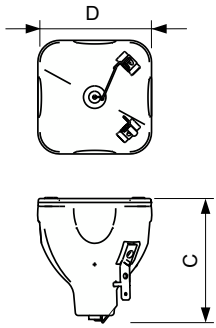

Product data

General Information	
Cap-Base	-
Operating Position	UNIVERSAL [Any or Universal (U)]
Life to 50% Failures (Nom)	2,000 hour(s)
Life to 50% Failures entertainment cycle (Nom)	6,000 hour(s)
Light Technical	
Color Code	2
Luminous Flux	22,000 lm
Chromaticity Coordinate X (Nom)	300
Chromaticity Coordinate Y (Nom)	300
Correlated Color Temperature (Nom)	8000 K
Color rendering index (CRI)	-

Arc Length O (Nom)	1.0 mm
Operating and Electrical	
Power Consumption	370 W
Controls and Dimming	
Dimmable	Yes
Mechanical and Housing	
Net Weight (Piece)	71.200 g
Product Data	
Order product name	MSD Platinum 300S Flex 1CT/8

Dimensional drawing

Product	D (max)	O	C (max)
MSD Platinum 300S Flex 1CT/8	58.5 mm	1.0 mm	66.4 mm

Photometric data

Spectral Power Distribution Colour - MSD Platinum 300S Flex 1CT/8