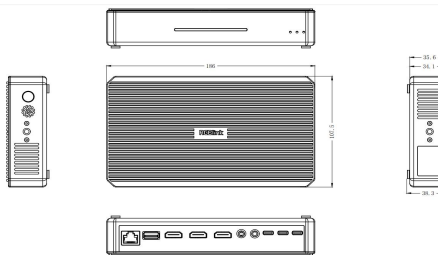

H.265/ H.264 Encoder

4K@60Hz Input

HTTP/ SRT/ RTMP/
RTSP/NDI

PoE

Portable

Key Features

- 4K input/output UHD capture display
- Hybrid cloud storage
- End-to-end military-grade file encryption
- Private media data center

Application

Dimensions

unit: mm

Specification

Version	Pro	Advanced	Enterprise	Flagship	Ultimate
Memory	128GB	128GB	128GB	128GB	128GB
Build-in Hard Drive	—	1TB	2TB	4TB	8TB
Stream Capacity	10GB	50GB	500TB	1TB	2TB
AI	AI Agent	1 × Agent	Multiple	Multiple	Multiple
	Sync Content	—	√	√	√
	Distribution	4	4	8	8
Interface	Input	HDMI 2.0	1 × HDMI-A		
		Type-C	1 × USB-C (UVC Input)		
		USB 3.0	1 × USB-A (UVC Input)		
		Phone	WiFi		
	Output	HDMI 2.0	1 × HDMI-A (LOOP)		
		HDMI 2.0	1 × HDMI-A		
		Type-C	1 × USB-C (UVC Output)		
	Audio	Line-in	1 × 3.5mm Audio Jack		
		Line-out	1 × 3.5mm Audio Jack		
		Type-C	1 × USB-C (AI mini)		
Ethernet /Upgrade/Stream	LAN	1 × RJ45			
Storage	USB 3.0	1 × USB-A			
Power	Power	1 × DC Jack			
Performance	Memory	128GB			
	Input Resolution	HDMI 2.0	3840 × 2160@30/50/60 720p@50 1920 × 1080p@25/30/50/60		
		Format	RGB/YUV 4:4:4/YUV 4:2:2 8bits/10bits/12bits		
		Deinterlacing	YES		
		Embedded Audio	YES		
		HDCP	2.2/1.X		
	Output Resolution	HDMI 2.0	3840 × 2160@25/30/50/60 720p@50 1920 × 1080p@25/30/50/60		
		USB 3.x	4K@60Hz (UVC Output, for Pro version only)		
	Audio Input	Audio Mixing	YES		
		Analog Audio Input	LINE IN		
	MIC	Sensitivity	-36 dBV/Pa		
		Pickup Distance	5 meters		
		Built-in Speaker	Line In	No	
			Line Out	External active speakers supported	
	Output Power	1.1 mW			
Record	Video	H.264, up to 32Mbps			
	Audio	AAC, up to 48Kbps			
Storage	Built-in Storage	128GB			
AI Power	Token	10 GB by default			
Encoding	Performance	H.264/H.265			
	Protocols	HTTP/SRT/RTMP/RTSP/NDI			
	Resolution	up to 3840 × 2160p@60			
Power	DC Input	12V/3A			
Working Environment	Temperature	0°C~55°C			
	Humidity	5%~85%			
Physical	Net Weight	500g			
	Package	1050g			
	Net Dimension	186mm × 107.5mm × 35.6mm			
	Package	255mm × 145mm × 85.5mm			