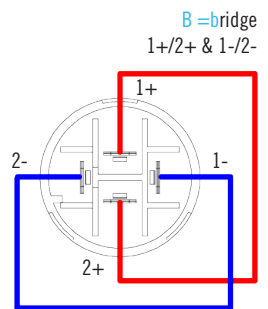

technical data

**cable**  
**cable typ** 4x LY240S (2x 4.0 mm<sup>2</sup>) speaker cable  
**cable jacket** PVC  
**cross section** 4 mm<sup>2</sup>

**connectors**  
**connector 1** 1x speakON 8p. female / Neutrik  
**connector 2** 4x speakON 4p. female / Neutrik

technische daten

**kabel**  
**kabeltyp** 4x LY240S (2x 4,0 mm<sup>2</sup>) lautsprecher kabel  
**kabelmantel** PVC  
**querschnitt** 4 mm<sup>2</sup>

**steckverbinder**  
**anschluss 1** 1x speakON 8p. female / Neutrik  
**connector 2** 4x speakON 4p. female / Neutrik

SPT8F-T4FB  
 Line Array Adapter TOP & SUB

order / variations

bestellung / variationen

order code bestell.-nr.	fanout length spleißlänge [mm]	type typ	input input	output output	colour farbe
SPT8F-T4FB-03.0	3000	TOP & SUB	1x speakON 8p. female	4x speakON 4p. female	black / schwarz
SPT8F-T4FB-Y060	600 / 1200 / 1800 / 2400	TOP & SUB	1x speakON 8p. female	4x speakON 4p. female	black / schwarz