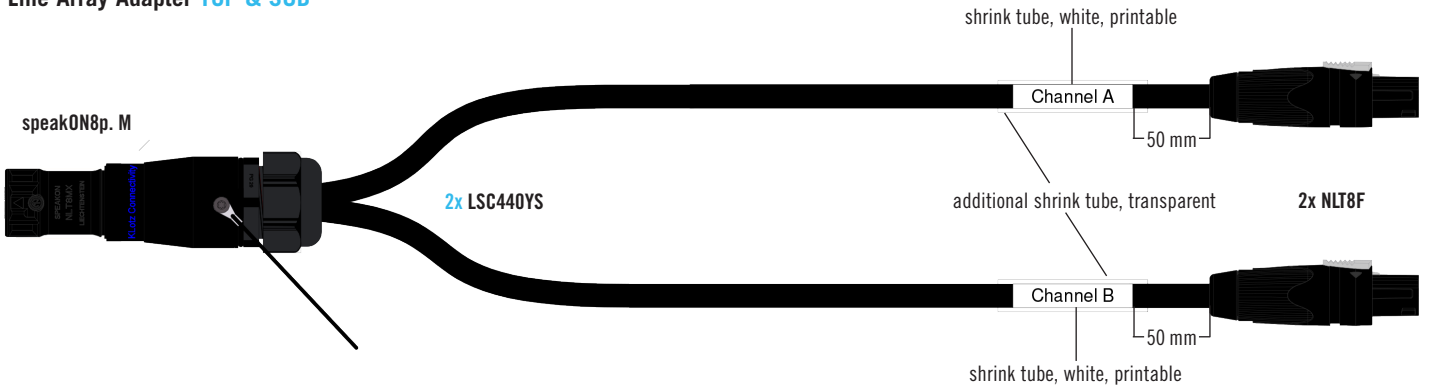

technical data

cable

cable typ 2x LSC440YS (2x 4.0 mm²) speaker cable
cable jacket PVC
cross section 4 mm²

connectors

connector 1 1x speakON 8p. male / Neutrik
connector 2 2x speakON 8p. female / Neutrik

technische daten

kabel

kabeltyp 2x LSC440YS (2x 4,0 mm²) lautsprecher kabel
kabelmantel PVC
querschnitt 4 mm²

steckverbinder

anschluss 1 1x speakON 8p. male / Neutrik
connector 2 2x speakON 8p. female / Neutrik

SYT8M-T8FB

Line Array Adapter TOP & SUB

order / variations

bestellung / variationen

order code bestell-nr.	fanout length spleißlänge [mm]	type typ	input input	output output	colour farbe
SYT8M-T8FB-01.5	1500	TOP / SUB	1x speakON 8p. male	2x speakON 8p. female	black / schwarz
SYT8M-T8FB-03.0	3000	TOP / SUB	1x speakON 8p. male	2x speakON 8p. female	black / schwarz