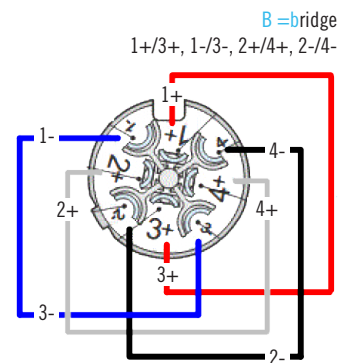

technical data

cable

cable typ 2x LSC440YS (2x 4.0 mm²) speaker cable
cable jacket PVC
cross section 4 mm²

connectors

connector 1 1x speakON 8p. male / Neutrik
connector 2 2x speakON 8p. female / Neutrik

technische daten

kabel

kabeltyp 2x LSC440YS (2x 4,0 mm²) lautsprecher kabel
kabelmantel PVC
querschnitt 4 mm²

steckverbinder

anschluss 1 1x speakON 8p. male / Neutrik
connector 2 2x speakON 8p. female / Neutrik

SYT8M-T8FB

Line Array Adapter TOP & SUB

order / variations

bestellung / variationen

order code bestell-nr.	fanout length spleißlänge [mm]	type typ	input input	output output	colour farbe
SYT8M-T8FB-01.5	1500	TOP / SUB	1x speakON 8p. male	2x speakON 8p. female	black / schwarz
SYT8M-T8FB-03.0	3000	TOP / SUB	1x speakON 8p. male	2x speakON 8p. female	black / schwarz